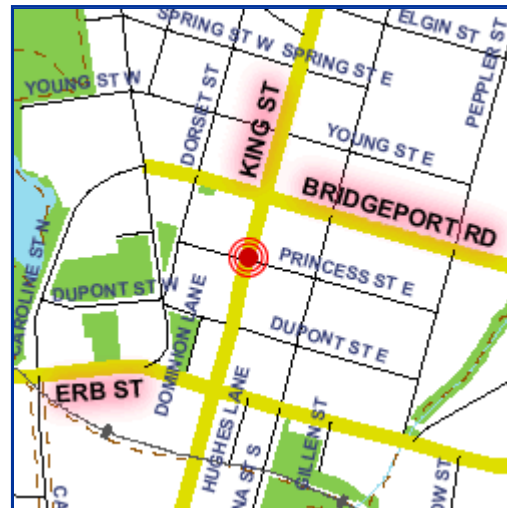

The Princess Cinema

6 Princess Street West
Waterloo, Ontario. Phone: (519) 885-2950